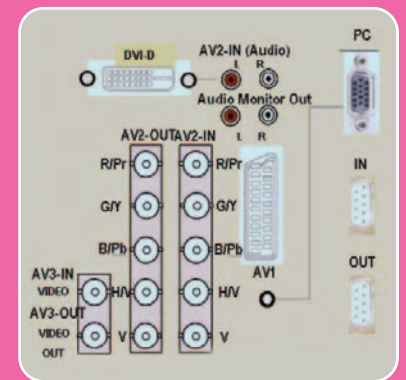

Extensive range of connectors

Saville HD-4200 offers extensive input and output terminals. Including component (Y,Pb,Pr) or RGBHV input and output, as well as composite video input and output all via BNC. RS-232 control is enabled via a D-Sub 9 serial input and output, facilitating daisy chain connection of screens.

Computer inputs

Connectors include computer inputs (a D-Sub 15 RGB terminal) and DVI input with HDCP for High Definition signals. There are also jacks for audio out for external amplification (RCA), as well as speaker out for 6 + 6W (8 Ohm).

The Saville HD-4200 comes with a 3 year return to base warranty.

For prices and bulk quantity quotations, phone 0870 606 1100 or e-mail head.office@saville-av.com

Specifications

- Screen: 42" LCD (16:9 aspect ratio)
- Resolution: WXGA 1366x768 pixels
- Brightness: 500 (cd/m2 for panel)
- Contrast ratio: 1500:1 typical
- Viewing angle: 178 degrees (H/V)
- Compatibility: VGA; SVGA; XGA; SXGA; WXGA; UXGA
- Dimensions: 1032 x 625 x 126.5mm
- Weight: 22.5kg